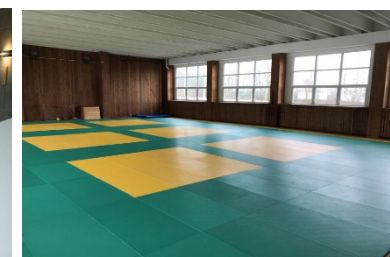

KEY FACTS:

- High capacity hotel
- Tournament hotels for Teplice town events
- Youth academy hotel
- Indoor Gym, Fitness, Wellness inside building
- Double rooms
- Walking – jogging area around hotel

Training ground(s) distances